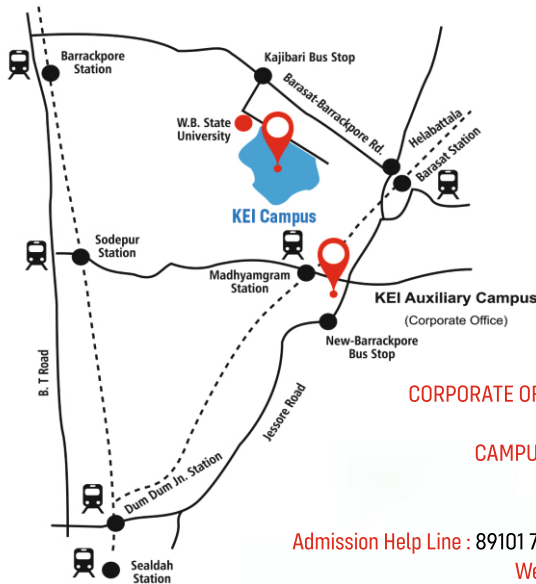

OUR EVENTS

Apart from conventional education, our institution organizes various student centric events like Kingstoxicication, Run for Education - Run for Health, Basanta Utsav and Rannabazi.

INTERNATIONAL TOUR

KEI sponsored an Educational and Cultural Tour for its students to Indonesian Universities namely Universitas Airlangga & Universitas of Lampung Province.

ROUTE MAP OF KEI CAMPUS & CORPORATE OFFICE

Kingston Educational Institute